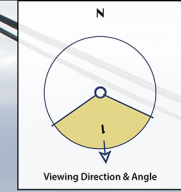

Existing View

Direction of View - Degrees from Grid North

120° 130° 140° 150° 160° 170° 180° 190° 200° 210° 220° 230°